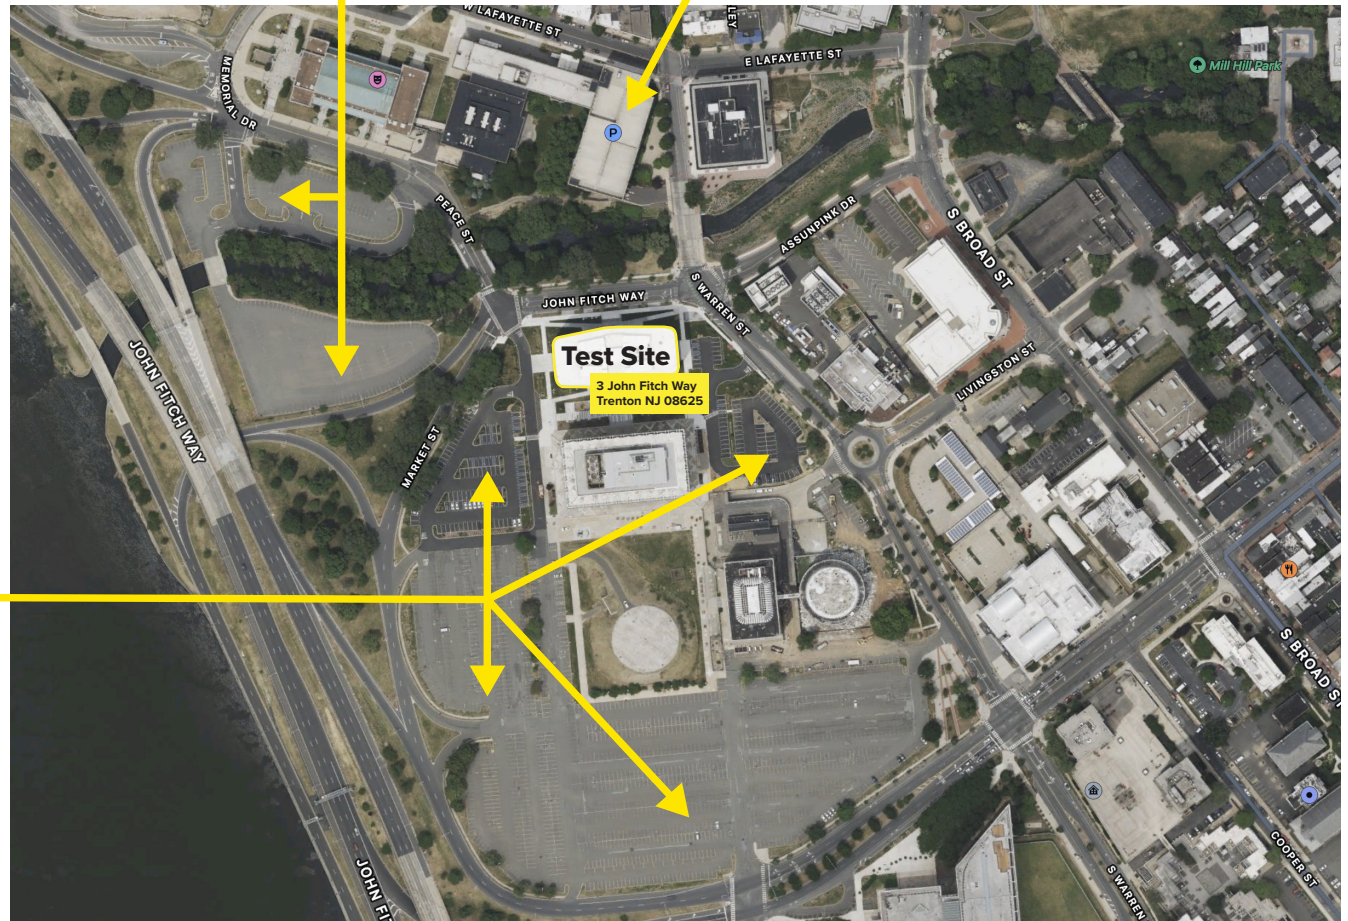

The new test site in Trenton is located at:

Division of Taxation

3 John Fitch Way
Trenton NJ 08625

Parking Options for Trenton Test Site

Parking Option 2 ([Click for Directions](#))

25 Memorial Drive Parking Lot

25-35 Memorial Drive
Trenton NJ 08625

(Walk SE on Peace St from the parking lot to the Test Site)

Parking Option 3 ([Click for Directions](#))

201 S Warren St Garage / Lafayette Garage

201 S Warren St
Trenton NJ 08625

(Walk South on S Warren St from the garage to the Test Site)

Parking Option 1 ([Click for Directions](#))

Department of Labor and Workforce Development

1 John Fitch Way
Trenton NJ 08625

(This building is directly behind the Test Site)